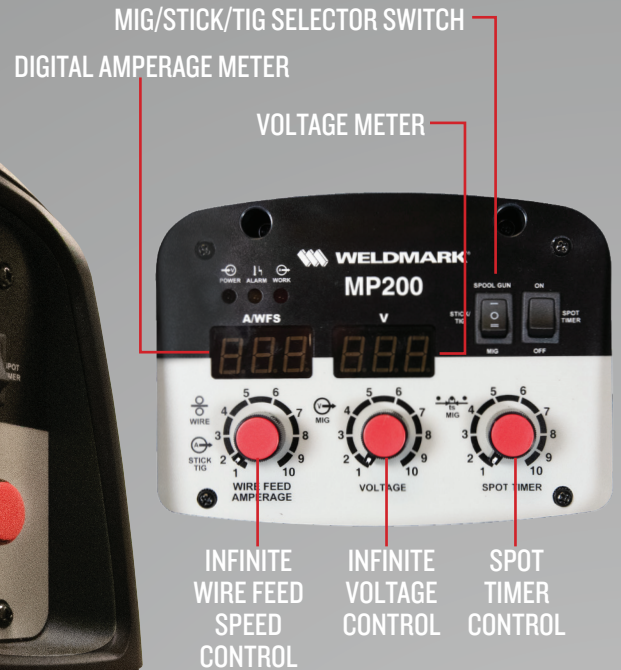

WELDMARK®

MEET THE NEW BOSS

WELDMARK MP200 INVERTER MULTIPROCESS WELDER

3 YEAR PARTS & LABOR WARRANTY STICK, MIG, AND TIG* IN ONE MACHINE

- ADVANCED INVERTER TECHNOLOGY
- SPOT TIMER CONTROL
- SPOOL GUN CAPABLE
- USES TWECO STYLE CONSUMABLES
- INCLUDES: 10 FOOT MIG GUN

10 FOOT GROUND CABLE AND CLAMP
INERT GAS REGULATOR
GAS HOSE

THE CONTROL YOU NEED

AVAILABLE NOW

WEM MP200

*Weldmark TIG torch sold separately